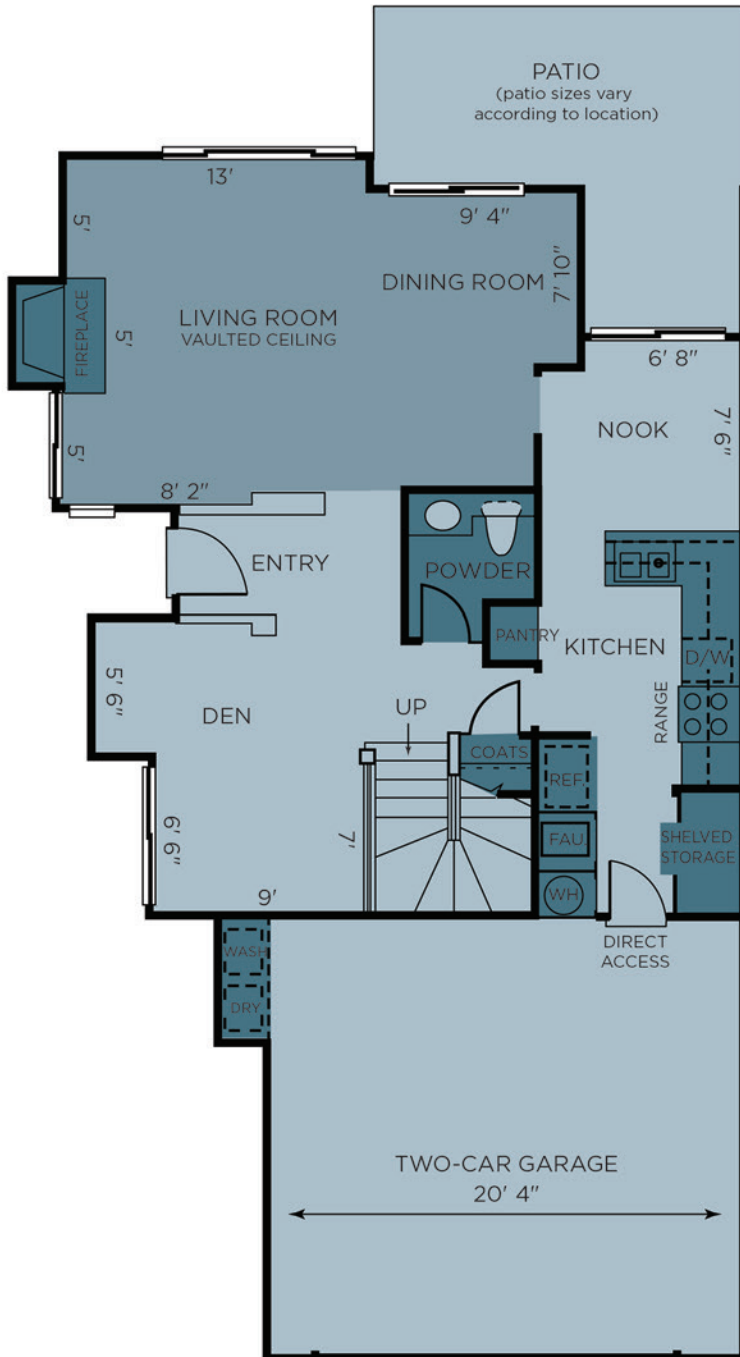

## Villas Plan 1

# Wentworth

1,586 Sq. Ft.\*

- Two stories of modern living space
- Features two bedrooms, den, two and a half baths
  - Cozy fireplace
  - Vaulted ceilings
- Washer/dryer hookups (gas or electric)
- Enclosed two-car garage with opener

### SECOND FLOOR

\*All measurements and square footage are approximate.