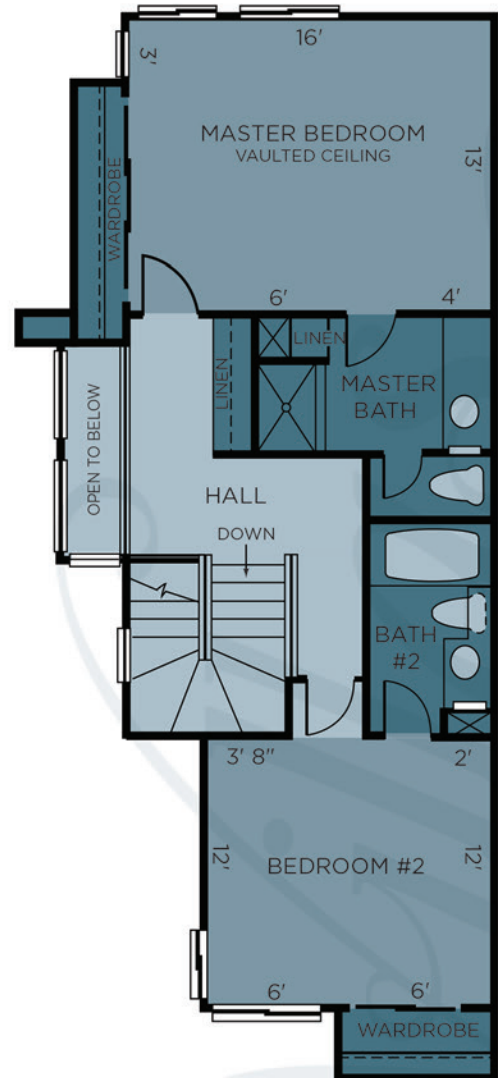

## Villas Plan 1

# Wentworth

1,586 Sq. Ft.\*

- Two stories of modern living space
- Features two bedrooms, den, two and a half baths
  - Cozy fireplace
  - Vaulted ceilings
- Washer/dryer hookups (gas or electric)
- Enclosed two-car garage with opener

### SECOND FLOOR

\*All measurements and square footage are approximate.